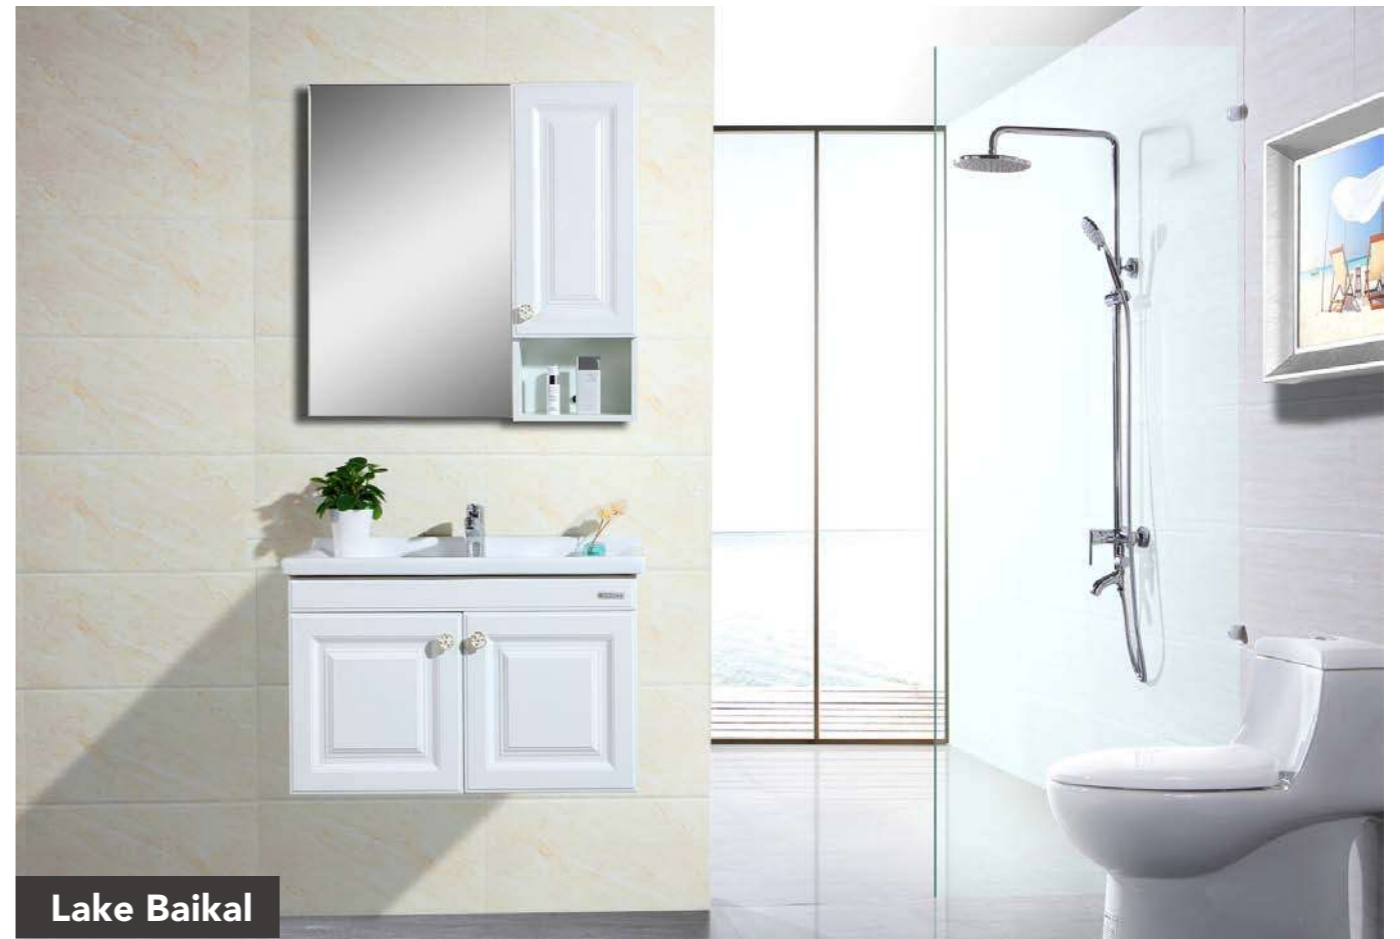

Friesen

Lake Baikal