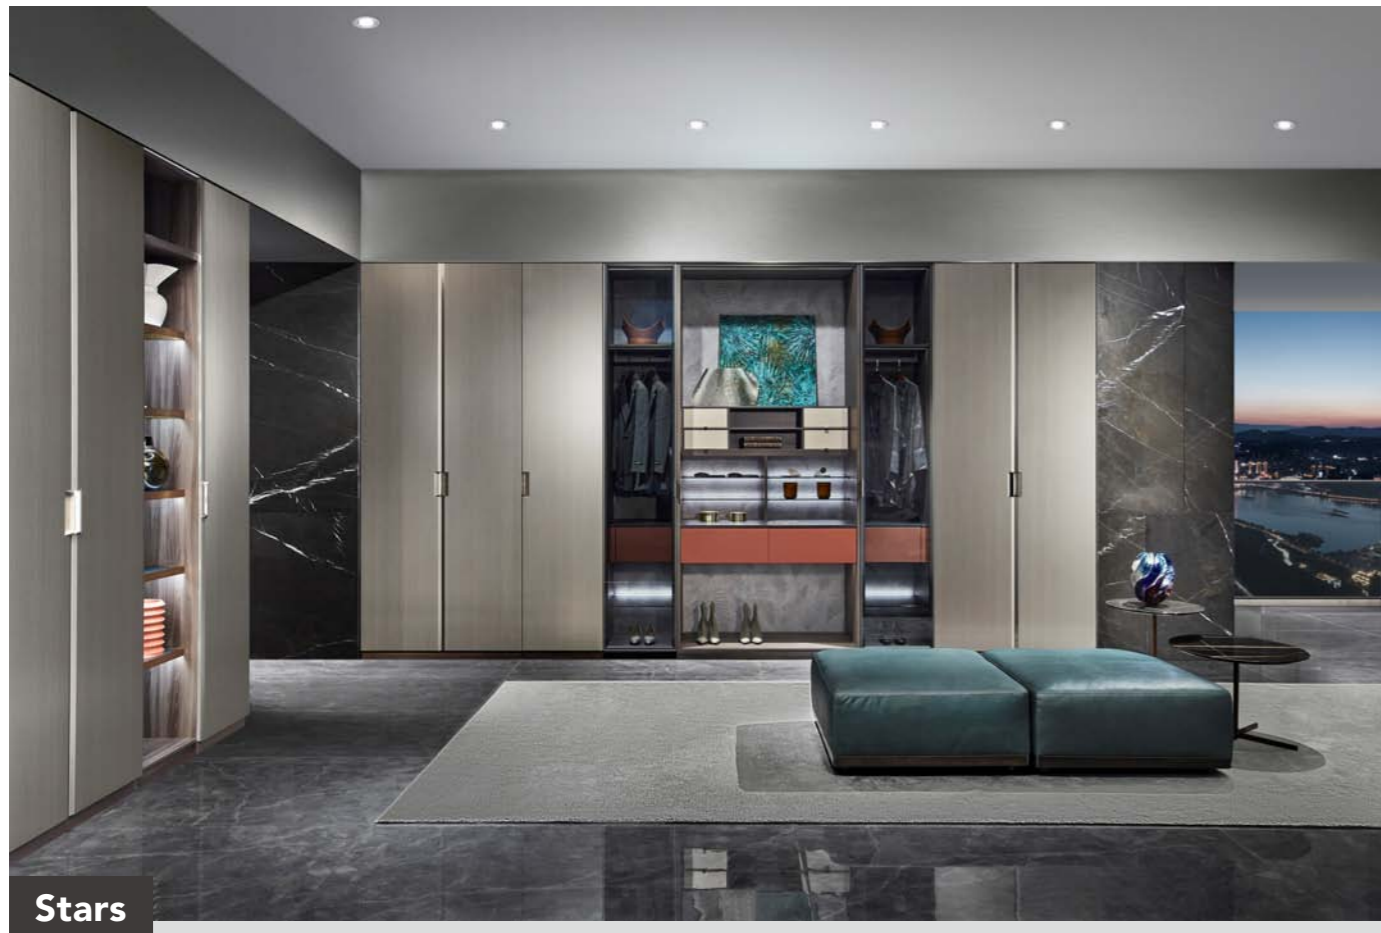

Orlando

Stars