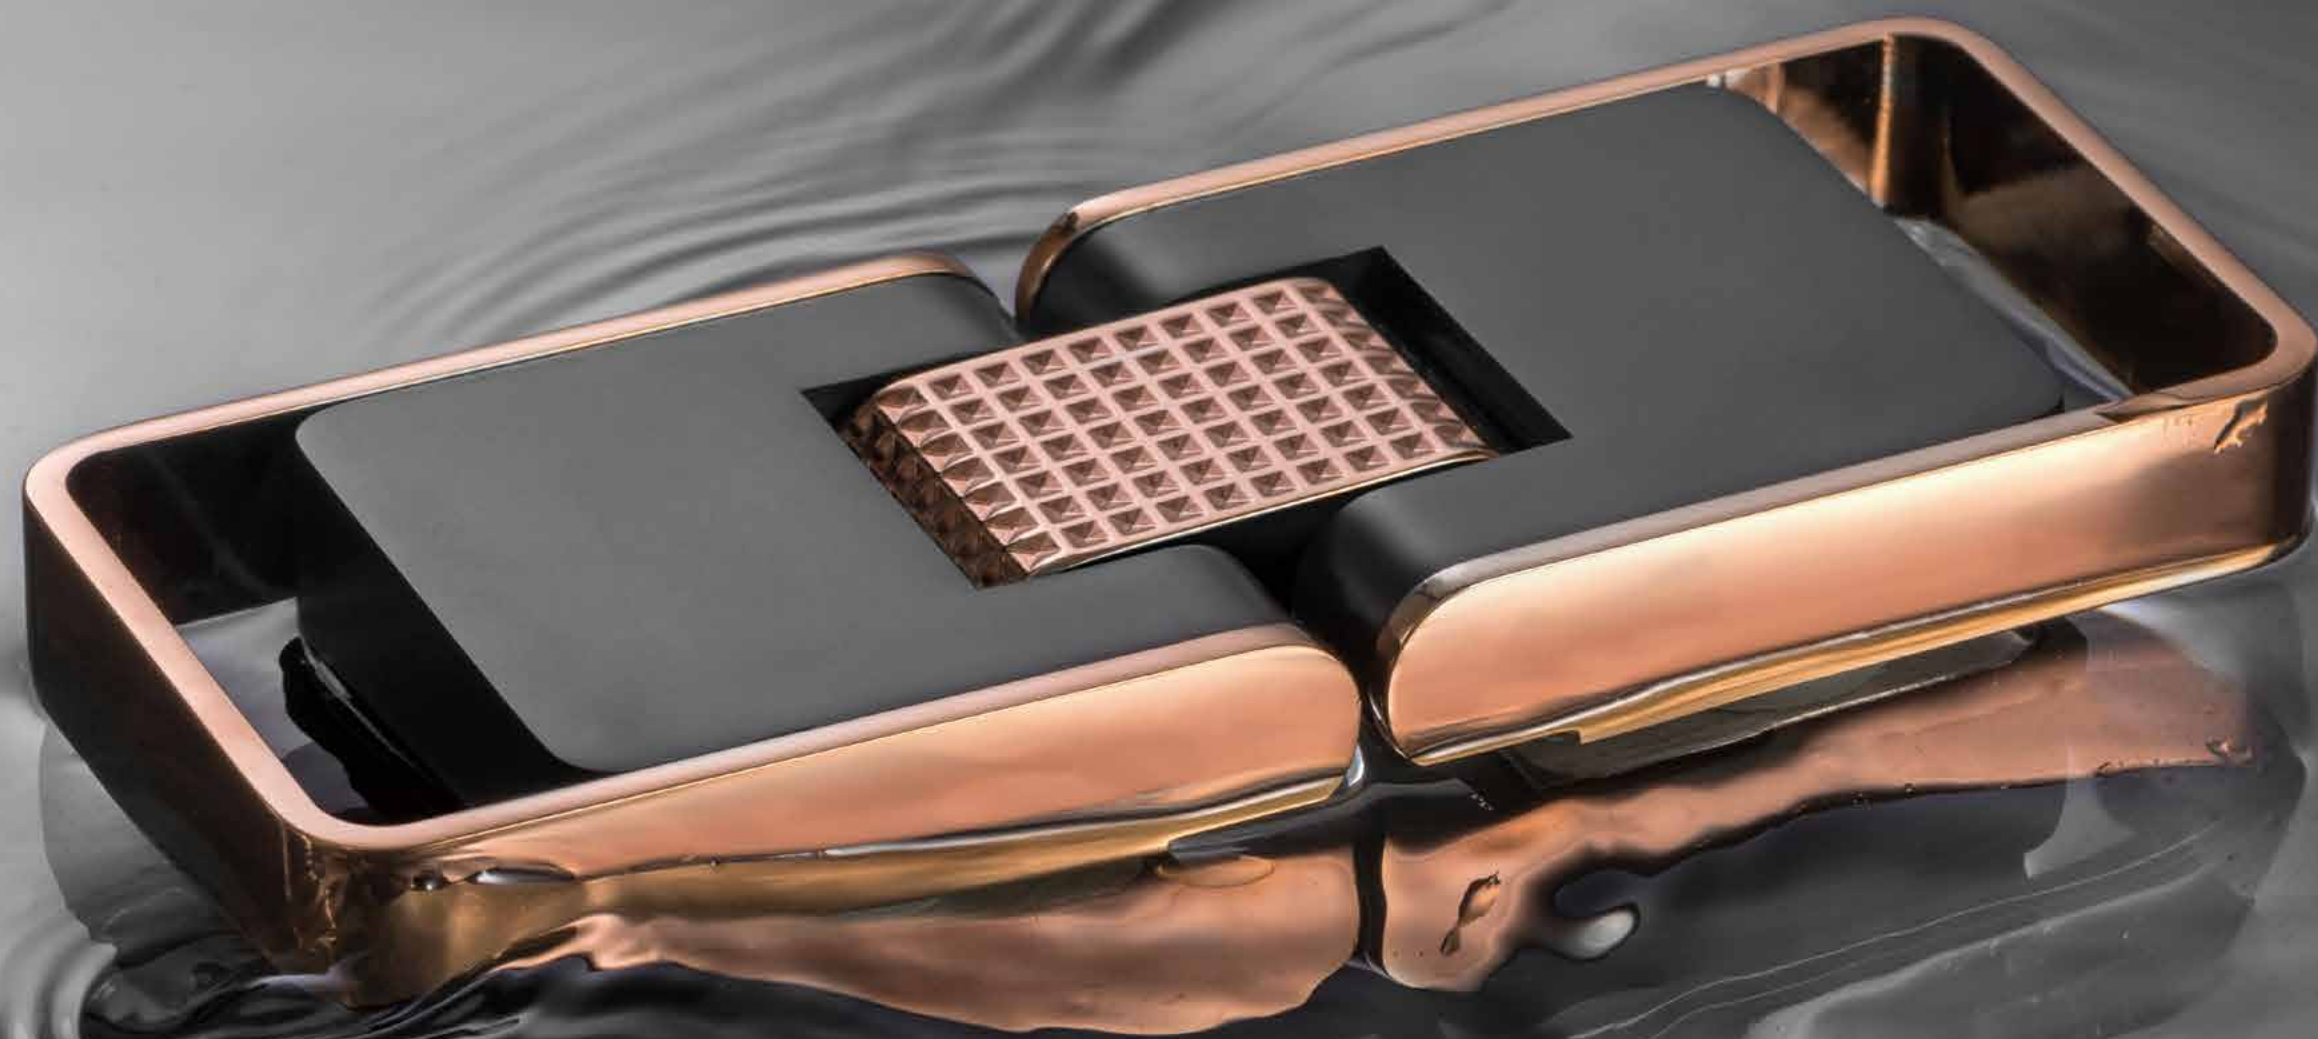

OPPEIN
SHOWER ROOM

OP98

MILAN SERIES

米兰系列