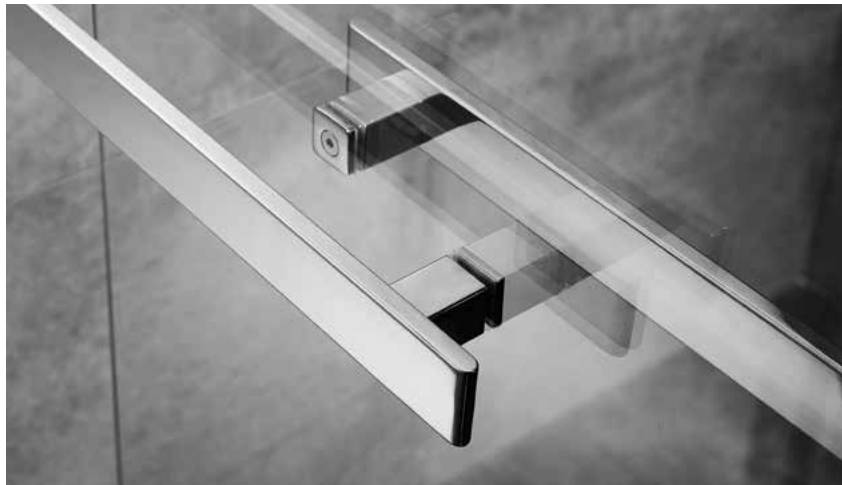

高强度不锈钢轴承和优质进口钢珠组成的动力系统, 外包改性赛刚和进口海翠材料, 具自润滑功能。轮座密封, 可防止水汽进入, 滑轮持久顺畅运行, 杜绝跳动卡滞现象。

05 优质五金

HIGH QUALITY METAL

Stainless steel hinge, spare parts are selected top 304# stainless steel, high hardness, good toughness, good bearing capacity, not easy deformation, very corrosion resistance. High quality copper chrome plated hinge, high strength, high hardness, good load-bearing capacity, not easy to deform, through 24h salt spray test, with super corrosion resistance.

不锈钢铰链、零配件均选用顶级 304# 不锈钢, 硬度高、韧性好、承重力佳、不易变形、极耐腐蚀。优质铜镀铬铰链, 强度高、硬度大, 承重力佳、不易变形, 通过 24h 盐雾测试, 具超强耐腐蚀性。

06 环保石基

HIGH QUALITY GROUND MASS

It has passed the certification of EN71 non-toxic PVC materials, high-performance resin and natural mineral powder added with natural pigments through extrusion forming under high temperature and high pressure, the surface is glossy, the color and luster is full, while the toughness is better than traditional marble by far, not easy to break.

已通过 EN71 无毒认证的 PVC 材料、高性能树脂和天然矿石粉再加入天然颜料经过高压高温挤压成形, 表面光亮, 色泽饱满, 韧性远大于传统大理石, 不易断裂。

ORIGINALITY PROCESS

匠心工艺 用心智造

01 抛光工艺

POLISHING TECHNOLOGY

The surface polished is added with special antioxidant materials, to present smooth 8k mirror effect, and can endure 24-hour plating salt-spray test.

表面抛光加入特种抗氧化材料，呈现 8K 光洁镜面效果，可耐受 24 小时电镀盐雾测试。

02 电镀工艺技术

ELECTROPLATING TECHNOLOGY

8 μm five-layer electroplating chromium and nickel plating, high adhesion of galvanized coating can ensure the hinge's moisture resistant performance, durability and brightness.