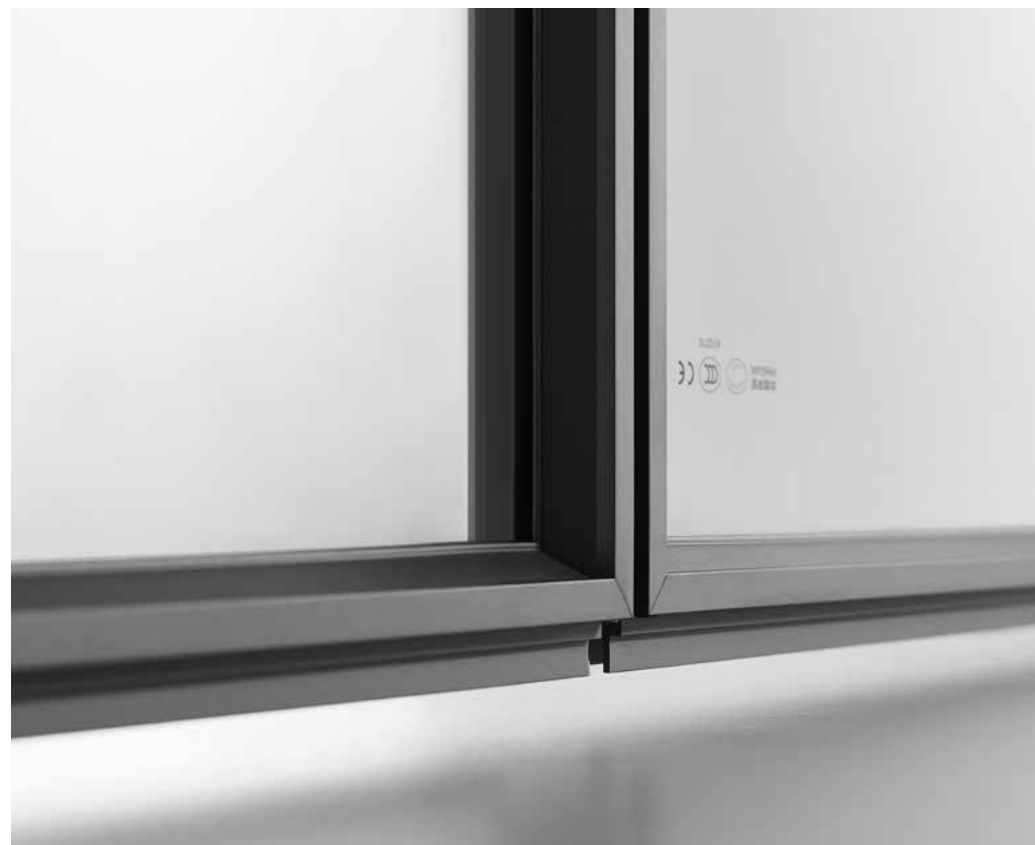

At the same time, this product has eliminated the conventional stone base exposed to the ground, and the bottomless rail is more humane design, reducing the obstacles in and out, convenient and practical, easy to clean, and meet more different use scenarios.

同时此款产品取消了常规露出地面的石基，无底轨更人性化设计，减少进出障碍，方便实用，易于清洁，满足更多不同使用场景。