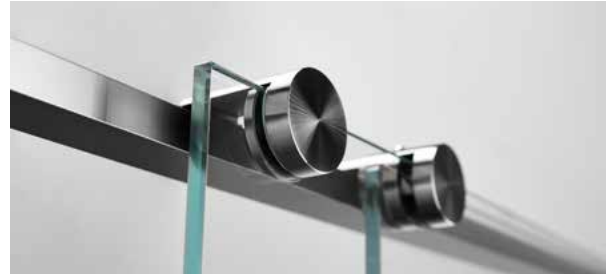

DIFFERENT CD TEXTURE
别样 CD 纹理 极简出色

滑轮表面采用别致的 CD 纹理极筒中带着突出亮点，出色细节提升整体质感。