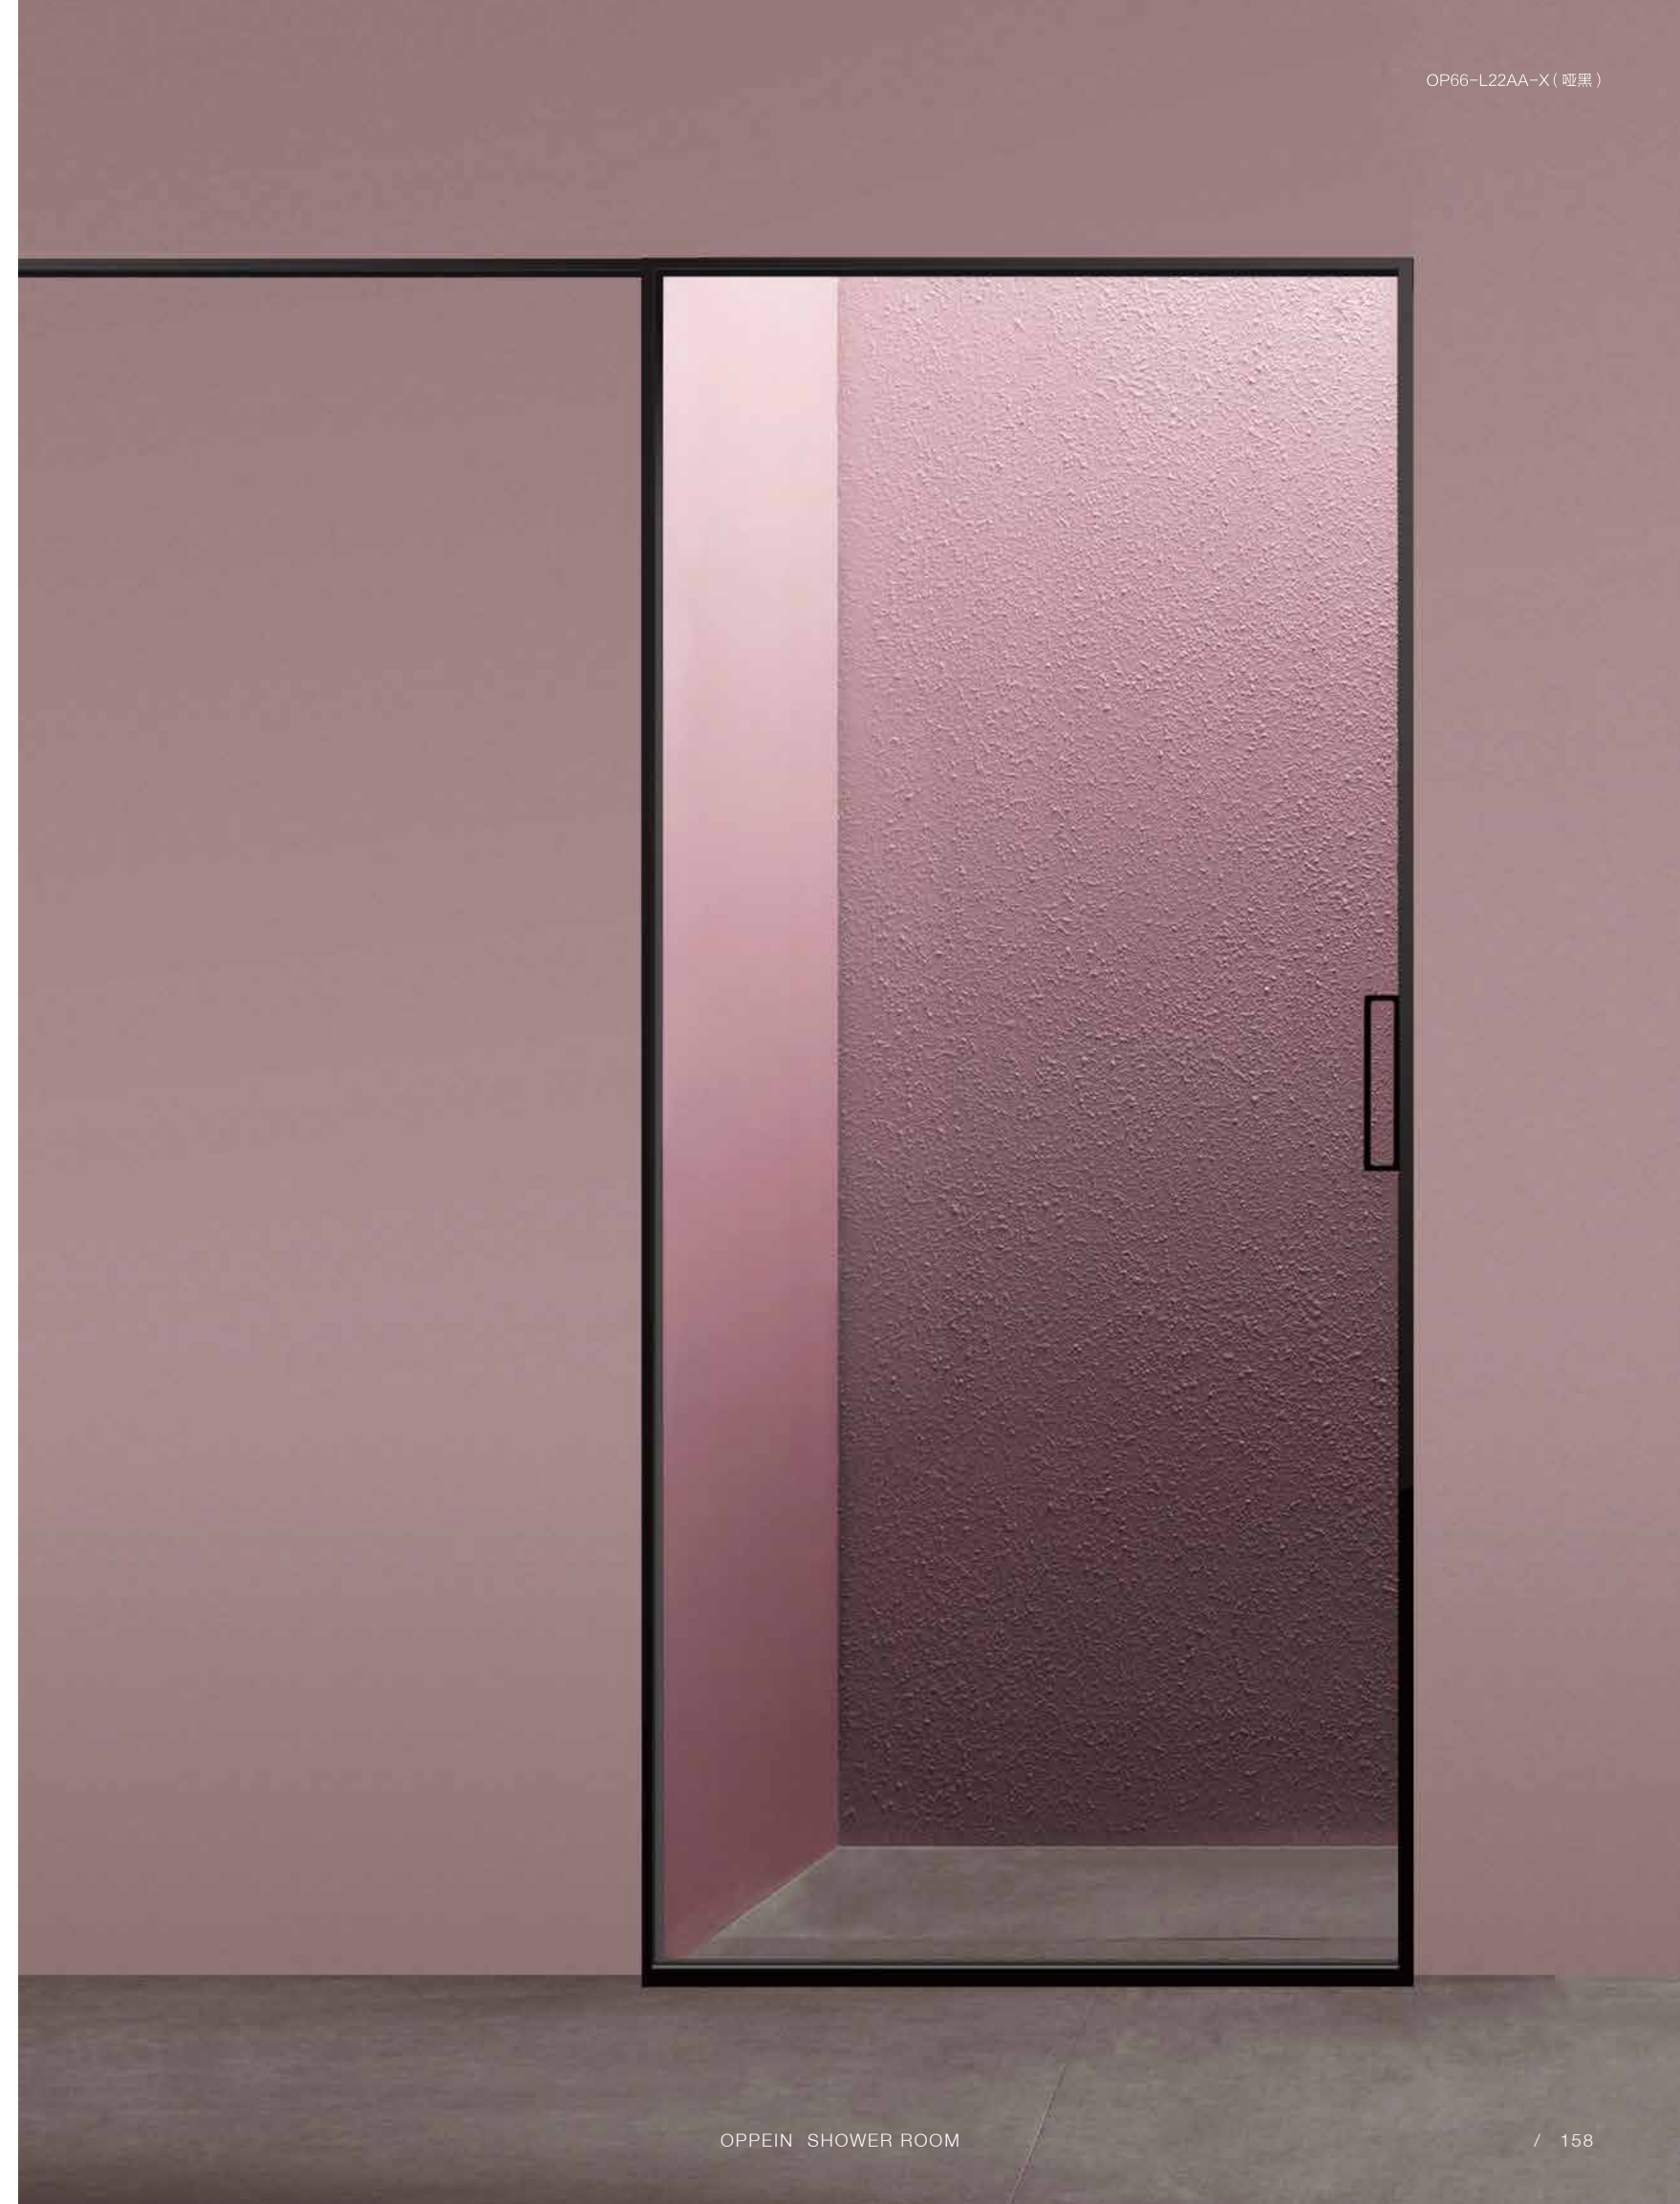

She, the plain and quiet Bologna, An incomparable ancient Italian city on the Po River plains of the Apennine Peninsula.

她，就是朴实宁静的博洛尼亚，亚平宁半岛波河平原上不可多得的意大利古城。