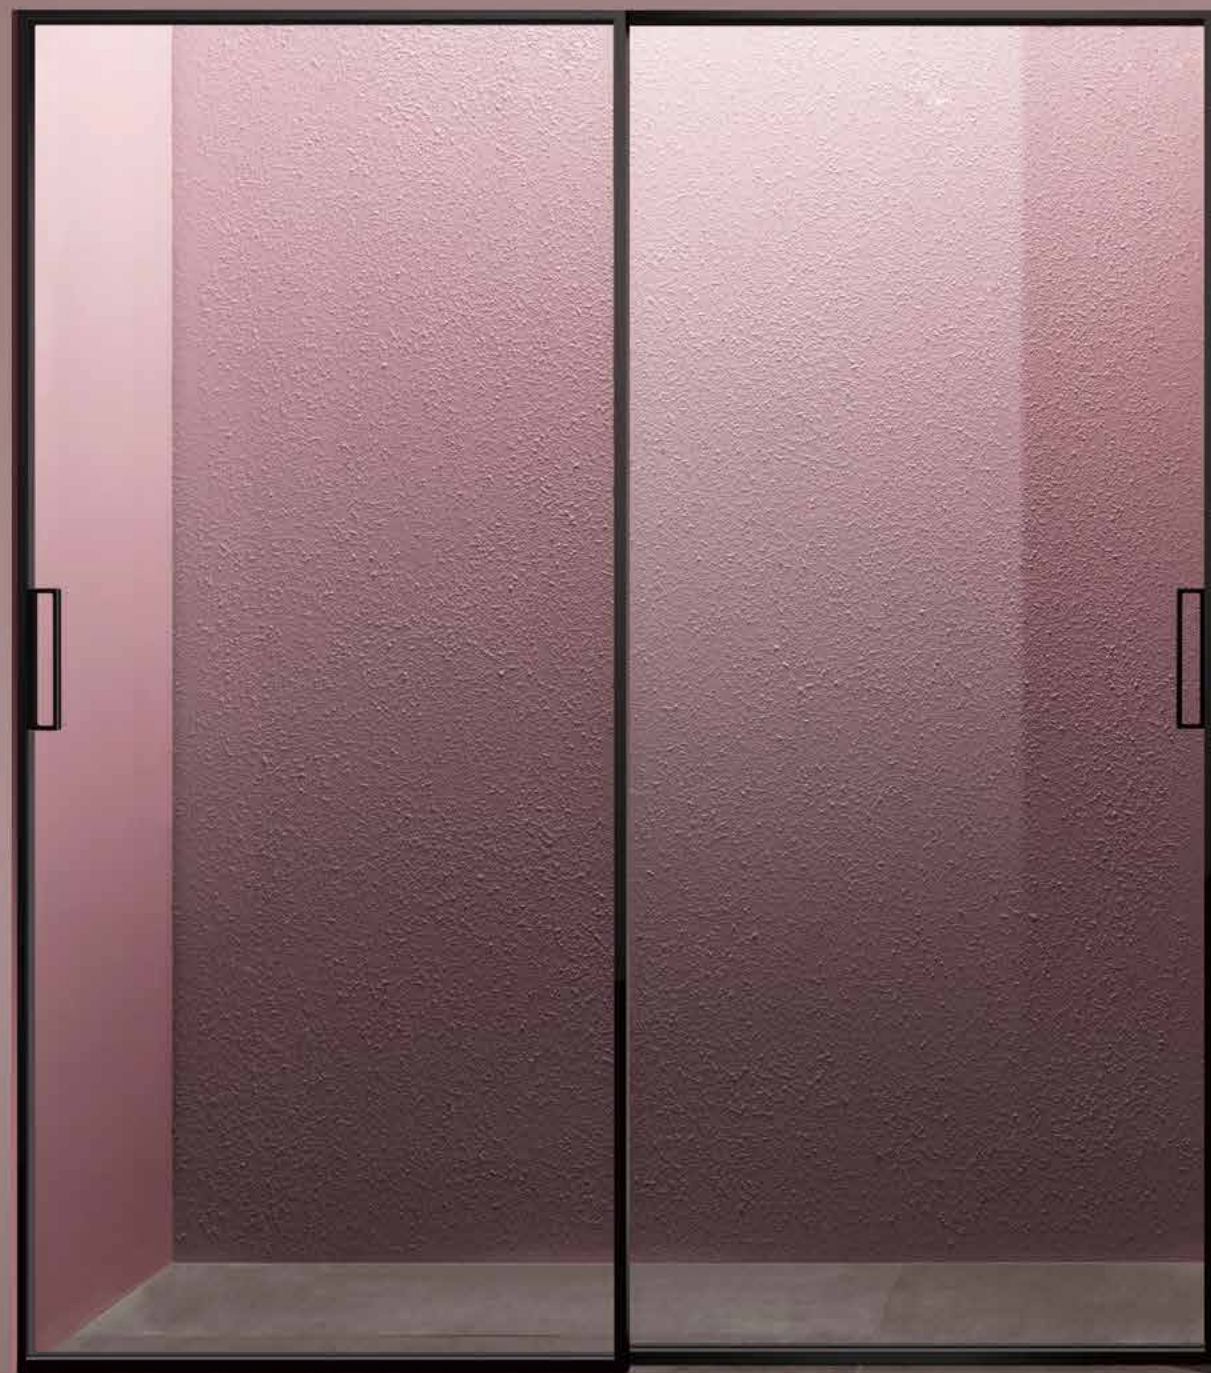

Earthy towers, pots-like skylines, Bologna unfolded slowly to you in her way. Soft, calm and quiet. This is, exclusive to Bologna, Unique city color.

土黄的塔，陶罐般颜色的天际线，博洛尼亚用她的方式向你徐徐展开。温软柔和，平和静谧。这便是，专属于博洛尼亚，独一无二的城市颜色。