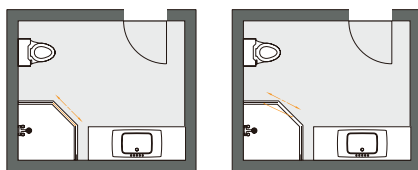

浴室空间户型图

钻石形
两固一活平开门