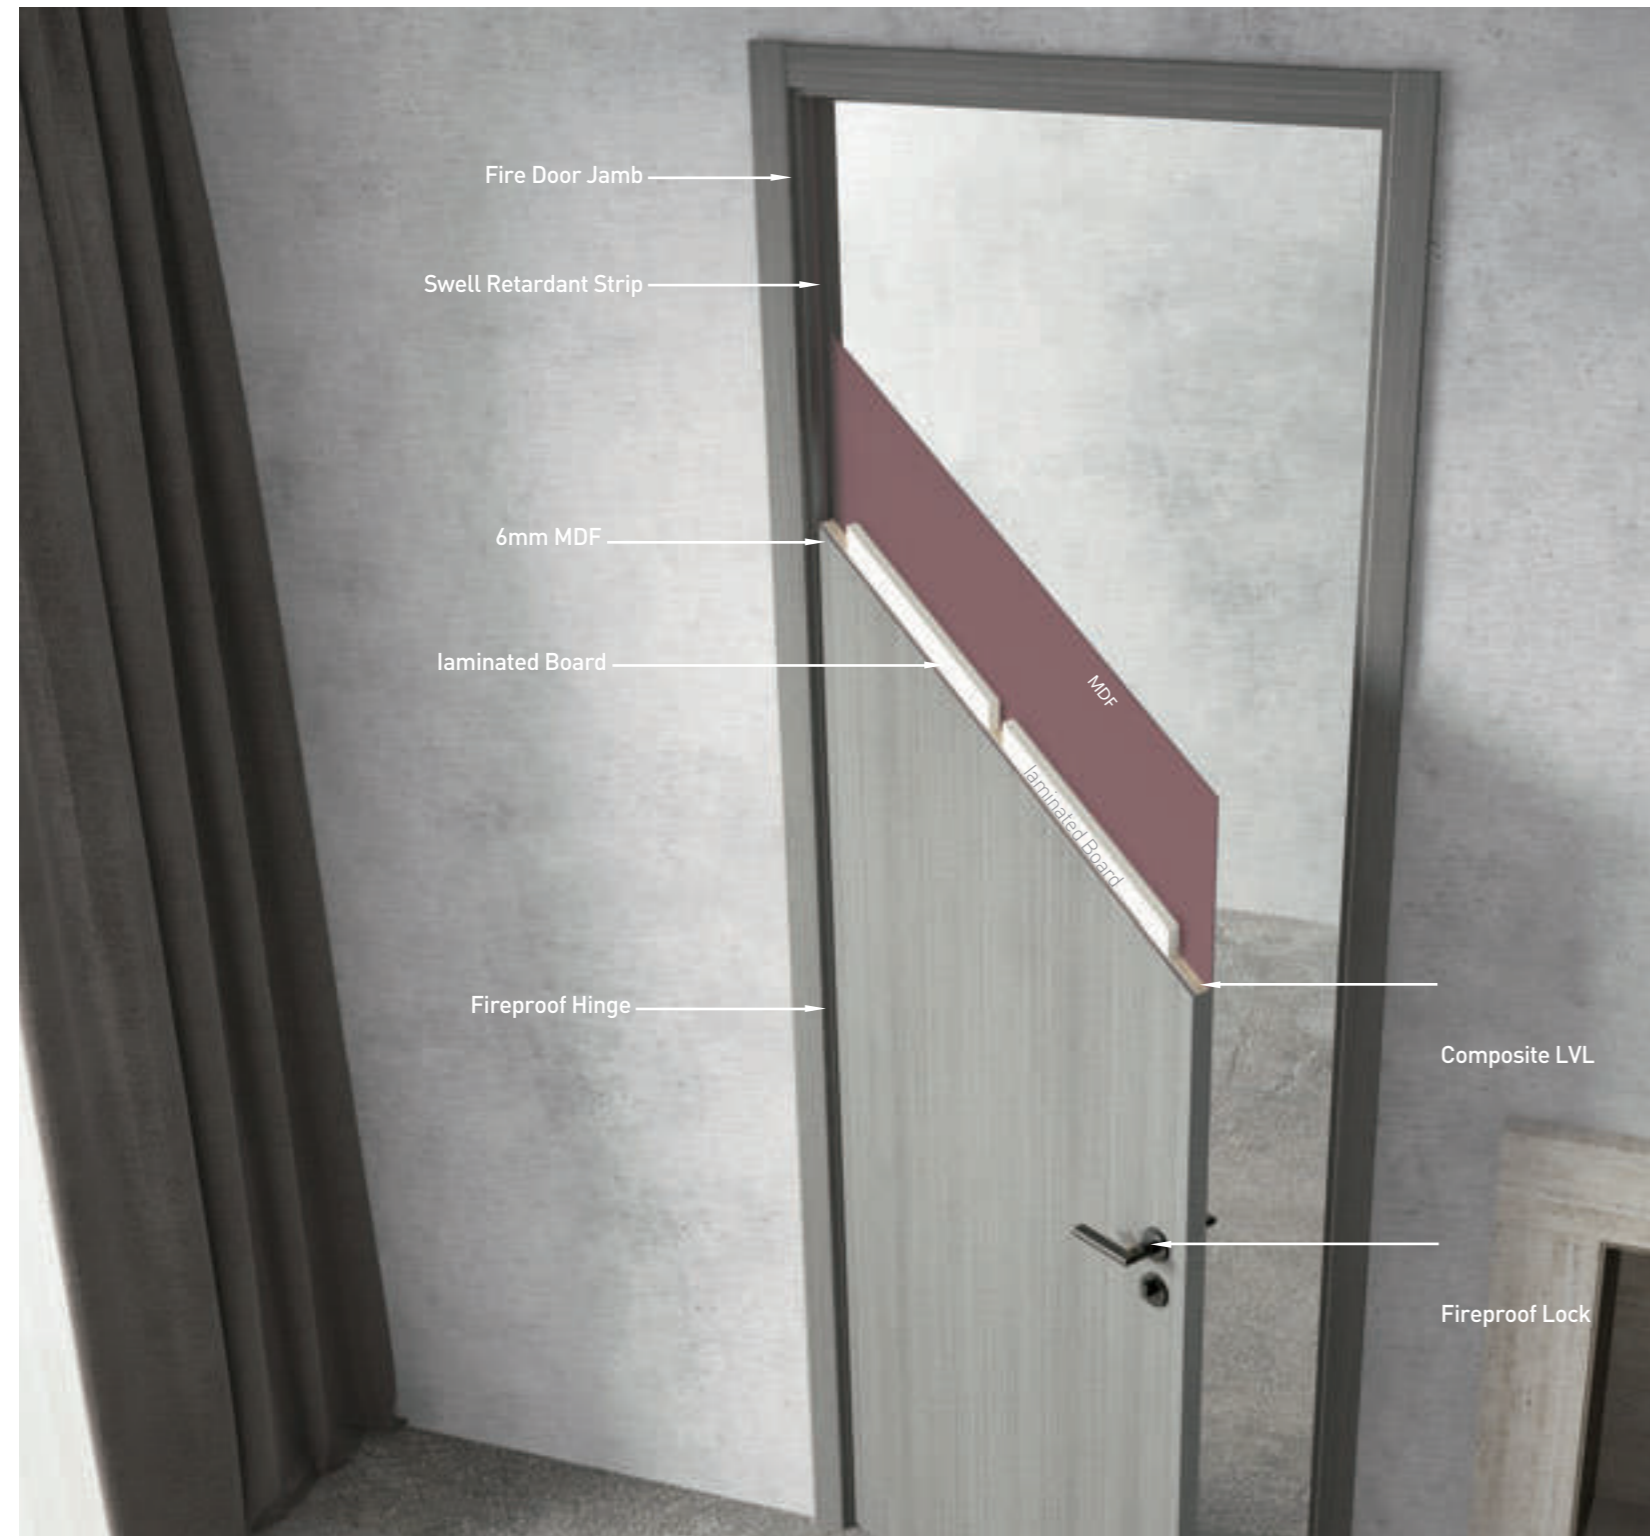

Fire doors(YDS001DA)

Leaf Color: PWMG0200 Door Jamb Code: YFXD049 Lock: PWWRF078

Hinge: PWW00058