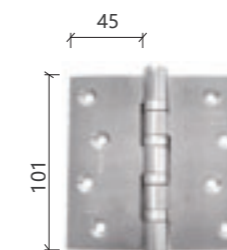

Titanium Magnesium Alloy Doors Exclusive Hinge Grade B

PWW00035

Note: PWW00035 applicable to 157/159/161/163/165/167/169/171/175 single hinged doors

Fireproof Hinge Grade A

PWW00058

PWW00059

Titanium Magnesium Alloy Door Accessories Grade A