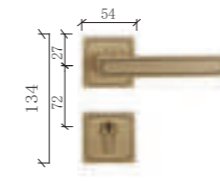

060 Seperated Lock
PWWR060D
/PWWR060Z
/PWWR060S
/PWWR060W