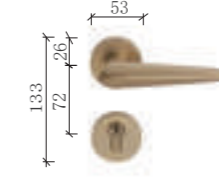

071 Seperated Lock
PWWR071D
/PWWR071Z
/PWWR071S
/PWWR071W