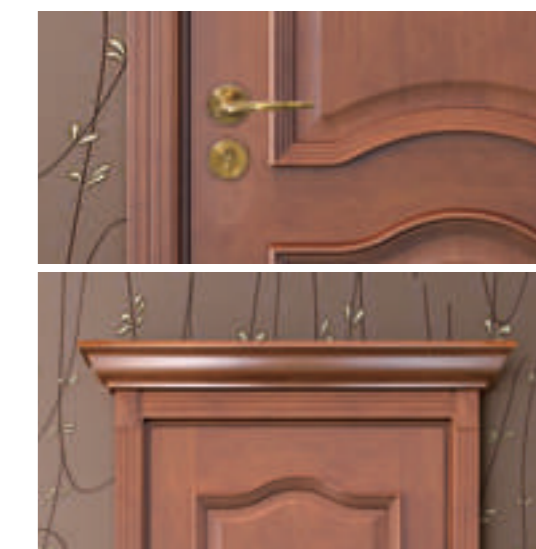

Details

Optional Styles