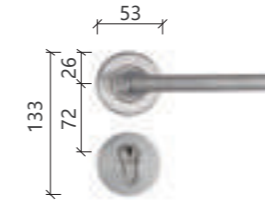

Titanium Magnesium Alloy Sliding Door Handle Grade D

Note: PWWRK046 only applies to 173 titanium magnesium alloy doors

Fireproof Lock Grade A

PWWRF078D

PWWRF079D

5572 Fire Rated Mortise

Titanium Magnesium Alloy Doors Exclusive Hinge Grade A