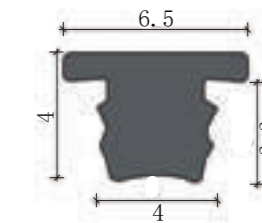

Sliding Door Accessories

Grade A

PWWX0165

Grade A

PWWX0166

Grade B

PWWX0070

Grade C

PWWX0060

Grade D

PWWX0168

Grade F

PWWX0167

! Note: When placing an order for sliding doors, please specify which accessories to choose.

Three Leaves Sliding Door Linkage Accessories Grade A

PWWX0011

Door Bottom Soundproof Strip Grade A

PWWX0022

Door Damper Grade A

PWWX0231(L/R)

PWWX0232(L/R)

Note:

1. Door bottom soundproof strip only be applicable for single hinged doors, and the width of door leaf is $690 \leq W \leq 910$ mm.
2. door dampers only be applicable for single hinged doors, unequal double hinged doors and double hinged doors .

Hardware Grade A

Over 3000mm in length, broken in the middle for transportation

PWWX0240

PWWX0266

PWWX0267

Dustproof Tube Grade A

PWWX0001

Mortise Bolt Grade A

PWWX0002

Peephole Grade A

PWWX0003

Door Catch Grade A

PWWX0004

Iron Sheets Grade A

PWWX0006

Door Magnet Grade A

PWWX0008

PWWX0007

PWWX0306

PWWX0305

PWWX0064

Door Magnet Grade B

PWWX0170

PWWX0169

PWWX0147

Hardware Grade B

A single length is 2500mm

PWWX0045

PWWX0153

PWWX0152

PWWX0043

PWWX0156

PWWX0157

PWWX0154

PWWX0299

PWWX0302

PWWX0301

PWWX0300