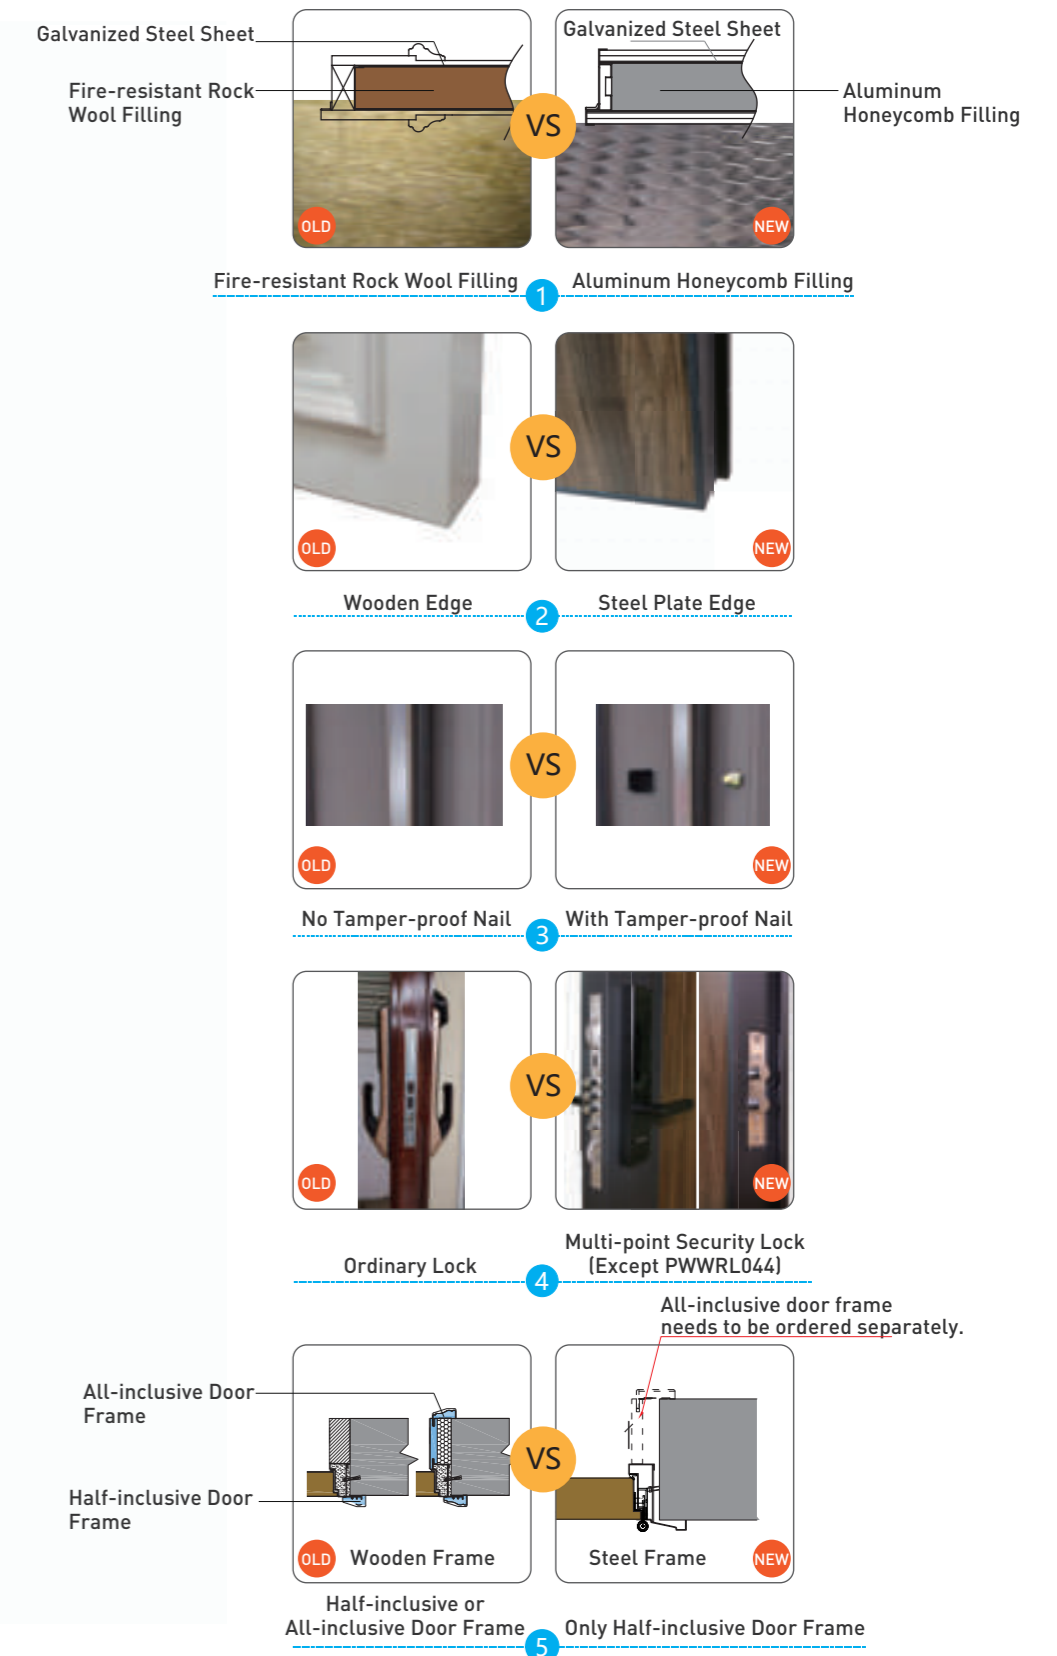

Comparison of old and new armored door: