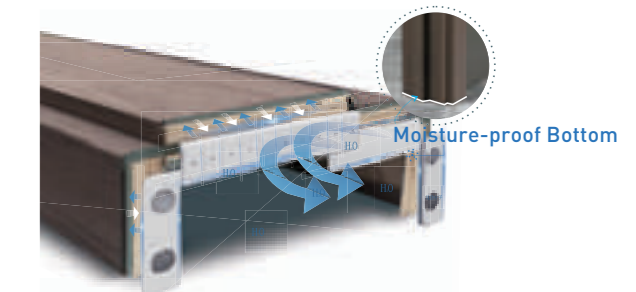

Obtained the national utility model patent. Patent No.ZL 2019 2 0214762.X.