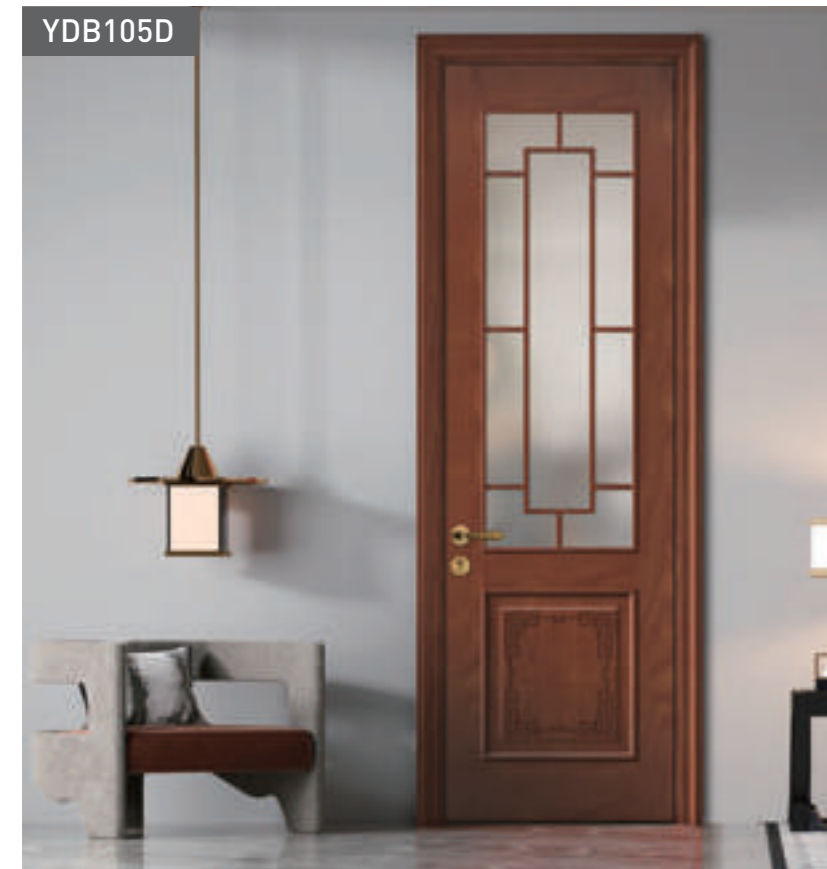

WOODEN GLASS DOOR

Code: **YDB105D**

Leaf color: PWMM3038   Frame code: YFXD020   Glass code: PWMB0163
Lock: PWWRF070   Hinge: PWW00051

Expansion Of Custom Interior Doors

- ☒ Single Hinged Doors   ☒ Double Hinged Doors   ☐ Sliding Doors
- ☒ Security doors   ☐ Folding Doors

Code: **YDB106D**

Leaf color: PWMM3038   Frame code: YFXD008   Glass code: PWMB0163
Lock: PWWRF070   Hinge: PWW00051

Expansion Of Custom Interior Doors

- ☒ Single Hinged Doors   ☒ Double Hinged Doors   ☒ Sliding Doors
- ☒ Security doors   ☐ Folding Doors