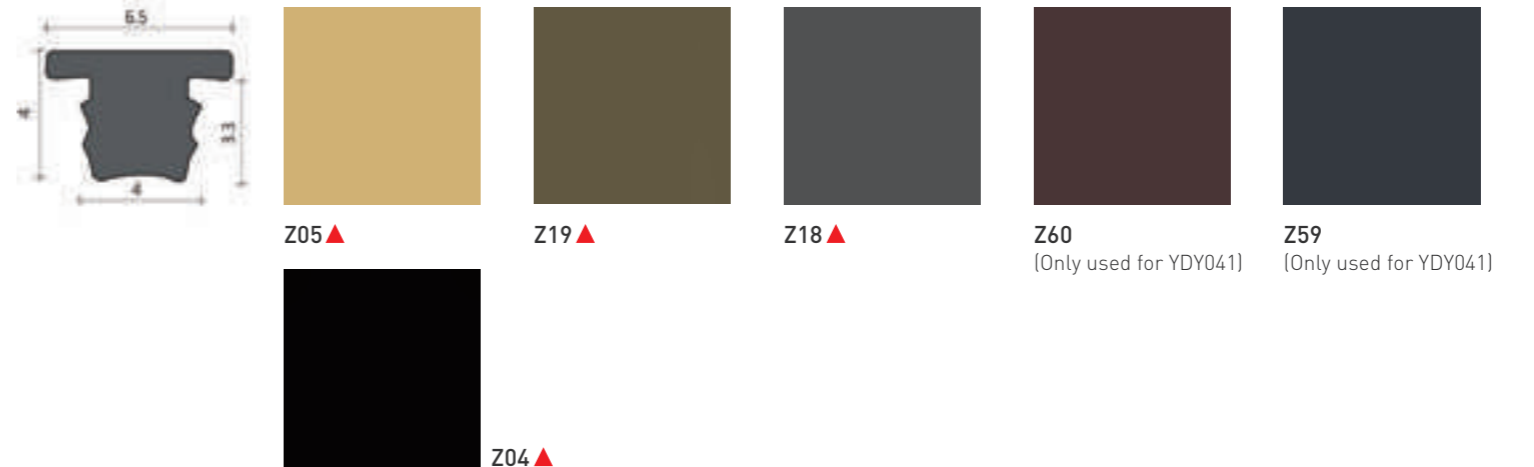

PWMZ0000

Aluminium Edge Banding Color

Titanium Magnesium Alloy Grade B

Jib Doors Aluminium Decorative Filler Code

Titanium Magnesium Alloy Grade C

Decoration Color

Note:
Interior doors and Armored doors share the same color as "▲"; Fire door optional styles as "●";
Aluminum Interior door and Aluminium edge door leaf optional styles as "■"