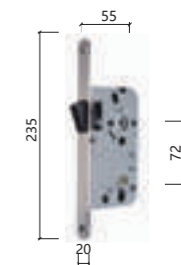

034 Seperated Lock
 PWWR034D
 /PWWR034Z
 /PWWR034S
 /PWWR034W

073 Seperated Lock
 PWWR073D
 /PWWR073Z
 /PWWR073S
 /PWWR073W

5572 OPPEIN Magnetic Mortise

true lock cylinder

(fake lock cylinder) only for 046 lock