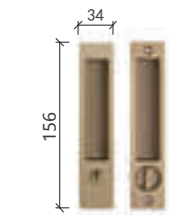

55 Single Tongue Mortise

Sliding Door Lock Grade A

PWWRY013

PWWRY012

PWWRY011

Sliding Door Handle Grade A

PWWRK034

PWWRK033