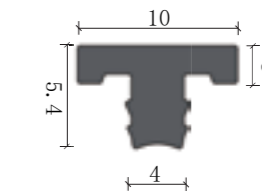

Sliding Door Accessories

Grade A

PWWX0165

Grade A

PWWX0166

Grade B

PWWX0070

Grade C

PWWX0060

Grade D

PWWX0168

Grade F

PWWX0167

! Note: When placing an order for sliding doors, please specify which accessories to choose.

Three Leaves Sliding Door Linkage Accessories Grade A

PWWX0011

Door Bottom Soundproof Strip Grade A

PWWX0022

Door Damper Grade A

PWWX0231(L/R)

PWWX0232(L/R)

Note:

1. Door bottom soundproof strip only be applicable for single hinged doors, and the width of door leaf is $690 \leq W \leq 910$ mm.
2. door dampers only be applicable for single hinged doors, unequal double hinged doors and double hinged doors .

Hardware Grade A

Over 3000mm in length, broken in the middle for transportation

PWWX0240

PWWX0266

PWWX0267

Dustproof Tube Grade A

PWWX0001

Mortise Bolt Grade A

PWWX0002

Peephole Grade A

PWWX0003

Door Catch Grade A

PWWX0004

Iron Sheets Grade A

PWWX0006

Door Magnet Grade A

PWWX0008

PWWX0007

PWWX0306

PWWX0305

PWWX0064

Door Magnet Grade B

PWWX0170

PWWX0169

PWWX0147

Hardware Grade B

A single length is 2500mm

PWWX0045

PWWX0153

PWWX0152

PWWX0043

PWWX0156

PWWX0157

PWWX0154

PWWX0299

PWWX0302

PWWX0301

PWWX0300