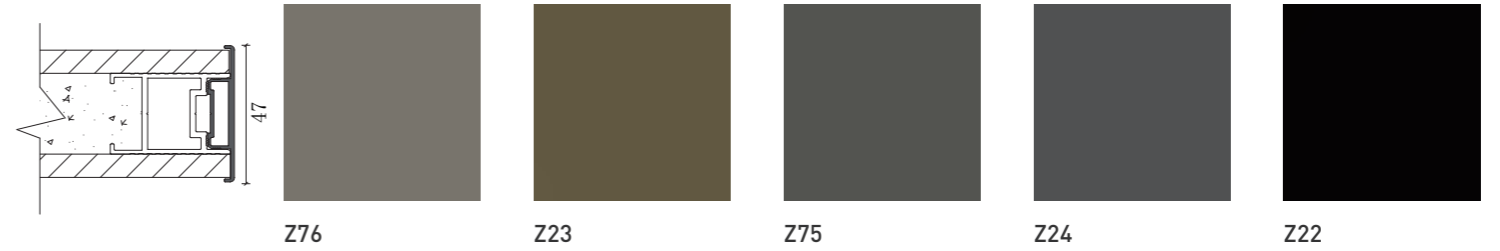

Aluminium Edge Banding Color