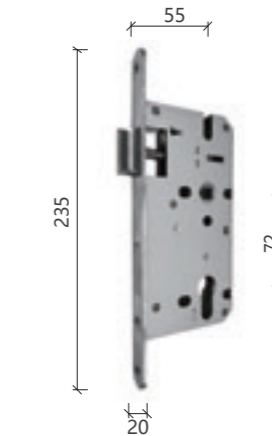

Titanium Magnesium Alloy Sliding Door Handle Grade D

Note: PWWRK046 only applies to 173 titanium magnesium alloy doors

Fireproof Lock Grade A

PWWRF078D

PWWRF079D

5572 Fire Rated Mortise

Titanium Magnesium Alloy Doors Exclusive Hinge Grade A