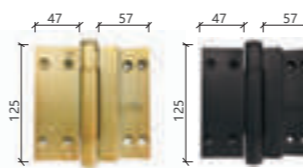

Exclusive Hinge for Armored Door

Grade A

PWWX00007(L/R)
PWWX00009(L/R)