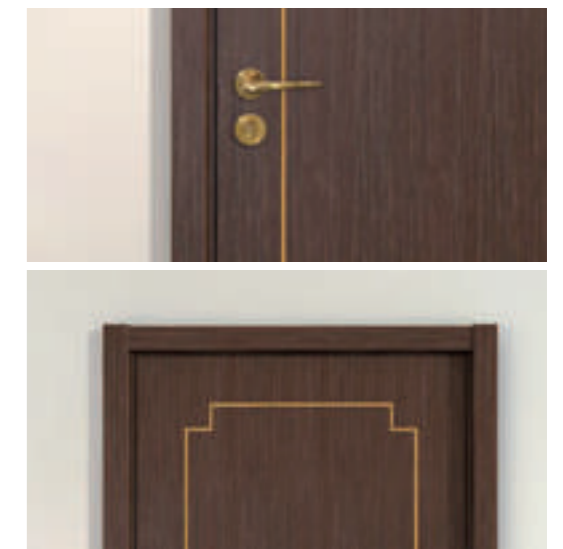

FASHION SERIES

Code: **YDY015D**

Leaf color: PWMM3053   Frame color: /   Frame code: YFXD049
Lock: PWWRF030   Hinge: PWW00051

Expansion Of Custom Interior Doors

- ☒ Soundproof Doors
- ☒ Security doors
- ☐ Fire Doors
- ☒ Jib Doors
- ☒ Full-height Doors
- ☐ Aluminum Edge Doors
- ☒ Sliding Doors
- ☐ Concealed Side Rail Sliding Doors
- ☐ Folding Doors

Design Options

Details

Optional Styles