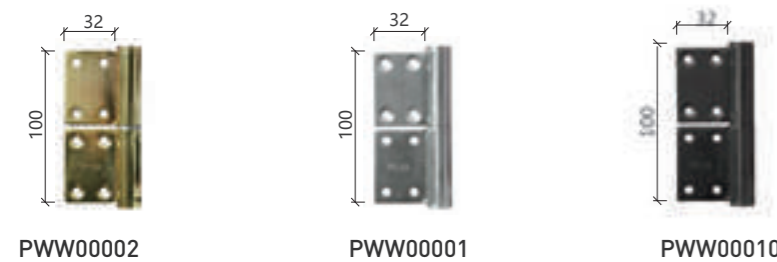

Titanium Magnesium Alloy Sliding Door Handle Grade D

Note: PWWRK046 only applies to 173 titanium magnesium alloy doors

Fireproof Lock Grade A

PWWRF078D

PWWRF079D

5572 Fire Rated Mortise

Titanium Magnesium Alloy Doors Exclusive Hinge Grade A