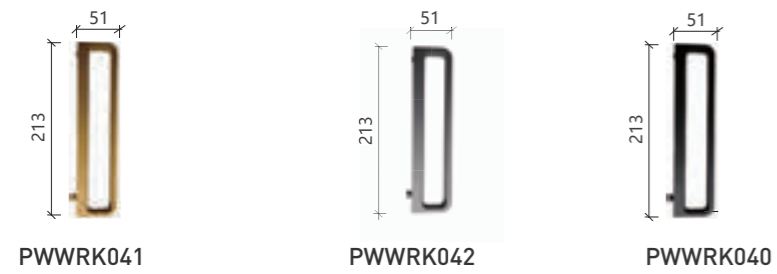

Titanium Magnesium Alloy Sliding Door Handle Grade C

Note: PWWRK041 only applies to 175 titanium magnesium alloy doors

Titanium Magnesium Alloy Door Accessories Grade C

Note: Applicable to 157/159/161/163/165/167/169/171/175/173 series

Titanium Magnesium Alloy Door Accessories Grade D

Note: Applicable to 157/159/161/163/165/167/169/171/175/173 series

PWWX0286

Note: When the width of the ground rail sliding door is less than 650mm, the titanium magnesium alloy sliding door accessories grade D cannot be equipped with buffer sliding door accessories.