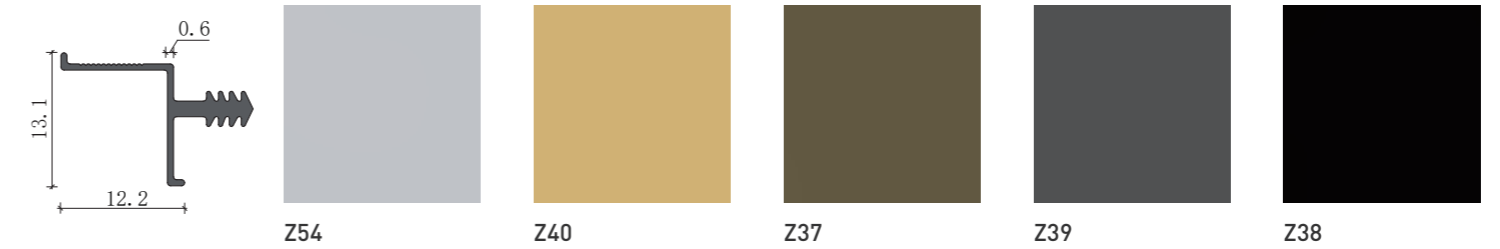

PWMZ0000

Aluminium Edge Banding Color

Titanium Magnesium Alloy Grade B

Jib Doors Aluminium Decorative Filler Code

Titanium Magnesium Alloy Grade C

Decoration Color

Note:
Interior doors and Armored doors share the same color as "▲"; Fire door optional styles as "●";
Aluminum Interior door and Aluminium edge door leaf optional styles as "■"