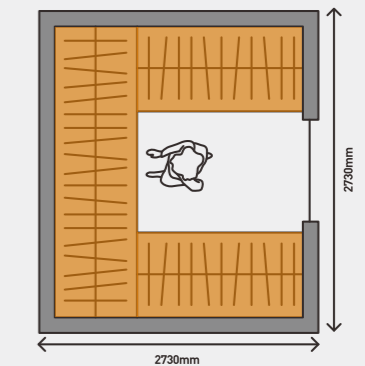

Layouts

SINGLE WALL compact wardrobe (3m²)

Maximises the storage efficiency.
Suitable for long and narrow corridors and entry spaces.

U-SHAPE large space wardrobe (3-10m²)

It is suitable for square areas with large area and wide space, with high utilisation and clear partition.
Rotating shelving is available.

L-SHAPE medium-sized wardrobe (5m²)

Suitable for long and narrow areas, having an island as an option.

TWO ROWS

Suitable for long and narrow areas, having an island as an option.

Wardrobe Modules

YG001

Stack module
Wide: 764mm-964mm