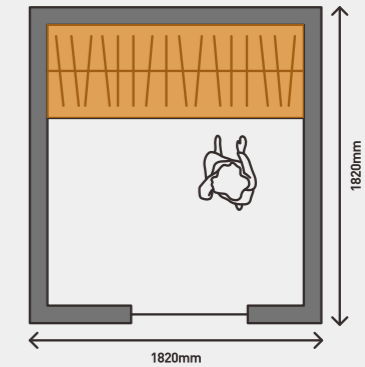

Layouts

SINGLE WALL compact wardrobe (3m²)

Maximises the storage efficiency.
Suitable for long and narrow corridors and entry spaces.

U-SHAPE large space wardrobe (3-10m²)

It is suitable for square areas with large area and wide space, with high utilisation and clear partition.
Rotating shelving is available.